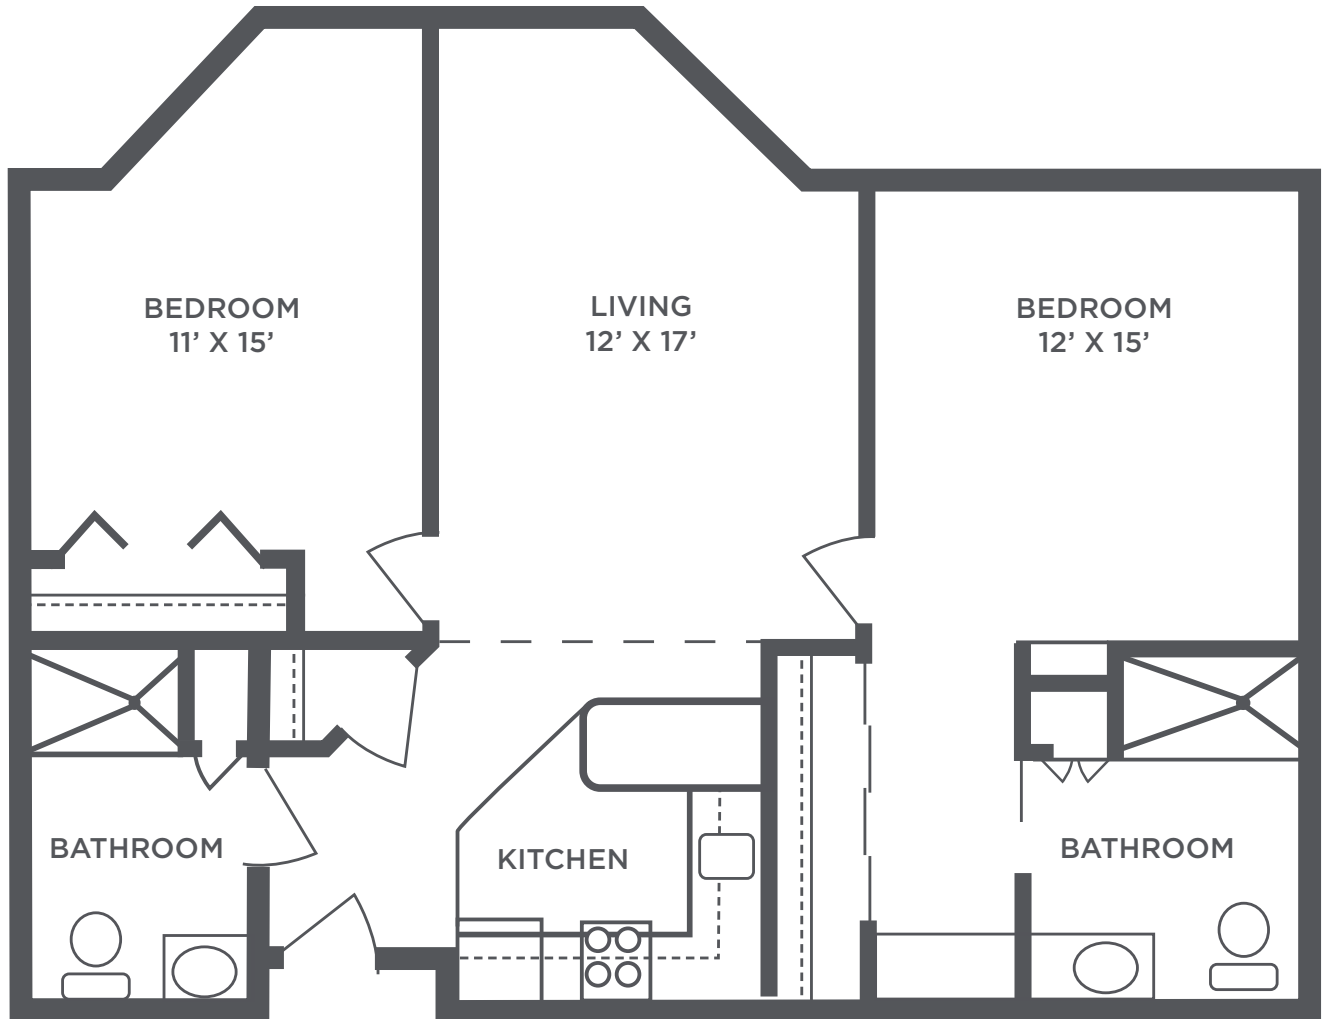

Floor plans are for general reference only and are not to scale.

**THE INN  
ON WESTPORT**

Senior Living

**Two Bedroom - Apartment A**  
930 sq ft

Floor plans are for general reference only and are not to scale.

**THE INN**  
**ON WESTPORT**

Senior Living

**Two Bedroom - Apartment B**  
900 sq ft

Floor plans are for general reference only and are not to scale.

**THE INN  
ON WESTPORT**

Senior Living

**Two Bedroom - Apartment C**  
930 sq ft

Floor plans are for general reference only and are not to scale.

**THE INN**  
**ON WESTPORT**

Senior Living

**Two Bedroom - Apartment E**

930 sq ft

Floor plans are for general reference only and are not to scale.

**THE INN  
ON WESTPORT**

Senior Living

**Two Bedroom - Apartment F**  
940 sq ft

Floor plans are for general reference only and are not to scale.

**THE INN  
ON WESTPORT**

Senior Living

**Two Bedroom - Apartment G**