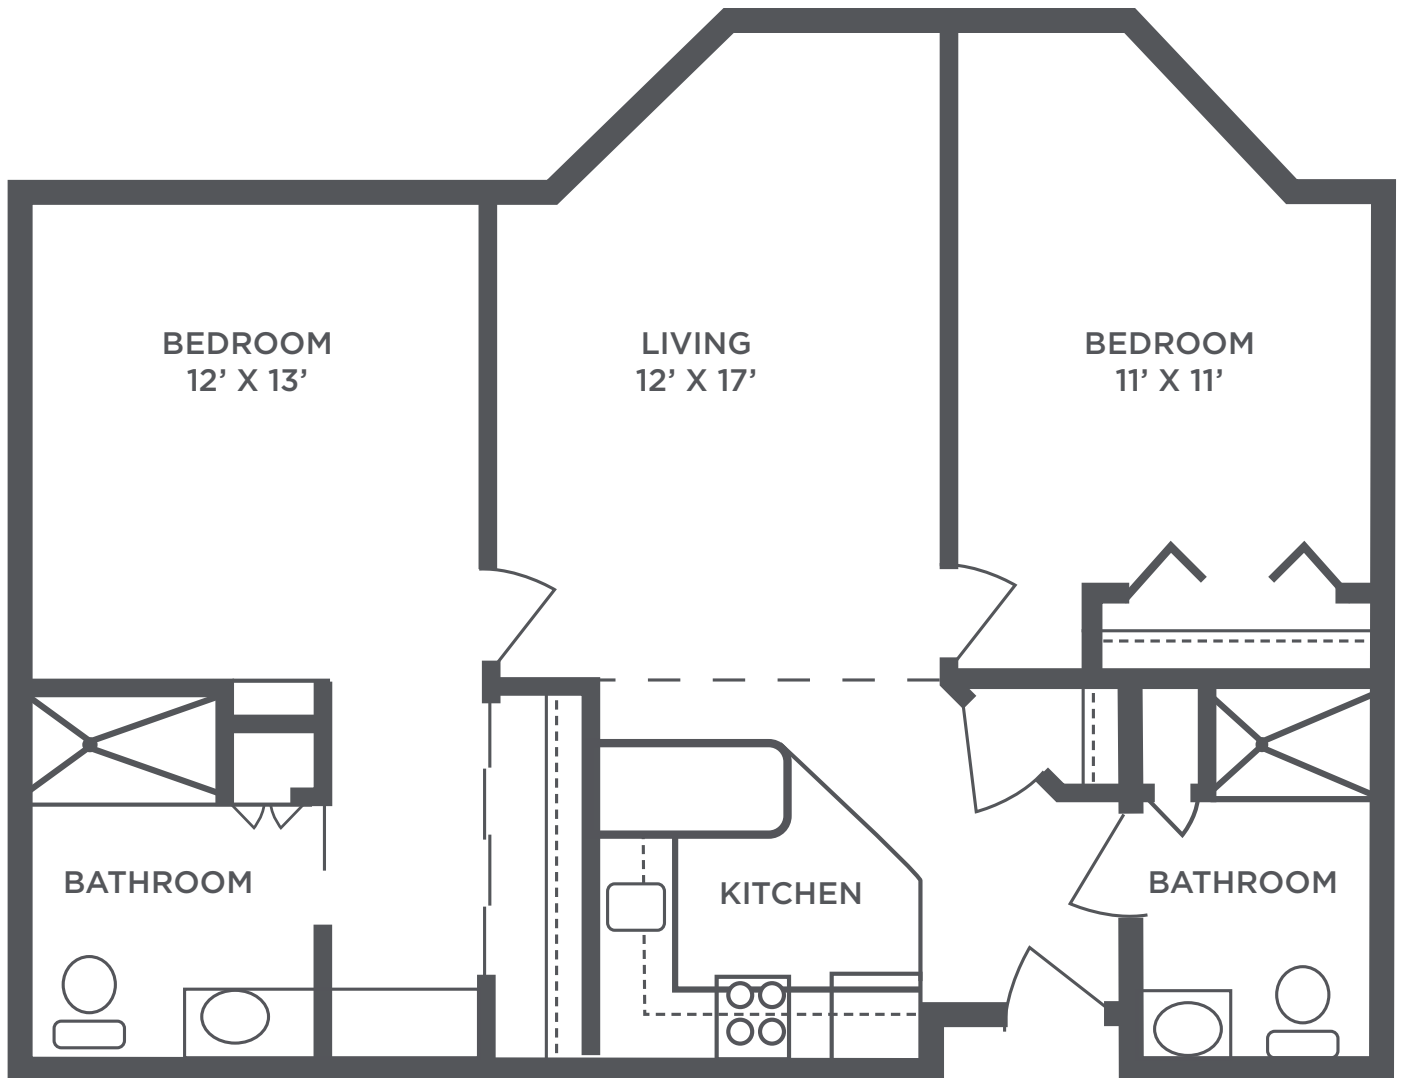

Floor plans are for general reference only and are not to scale.

**THE INN**  
**ON WESTPORT**

Senior Living

**One Bedroom - Apartment A**  
600 sq ft

Floor plans are for general reference only and are not to scale.

**THE INN  
ON WESTPORT**

Senior Living

**One Bedroom - Apartment C**  
690 sq ft

Floor plans are for general reference only and are not to scale.

**THE INN  
ON WESTPORT**

Senior Living

**One Bedroom - Apartment D**  
570 sq ft

Floor plans are for general reference only and are not to scale.

**THE INN  
ON WESTPORT**

Senior Living

**Two Bedroom - Apartment A**  
930 sq ft

Floor plans are for general reference only and are not to scale.

**THE INN**  
**ON WESTPORT**

Senior Living

**Two Bedroom - Apartment B**  
900 sq ft

Floor plans are for general reference only and are not to scale.

**THE INN  
ON WESTPORT**

Senior Living

**Two Bedroom - Apartment C**  
930 sq ft