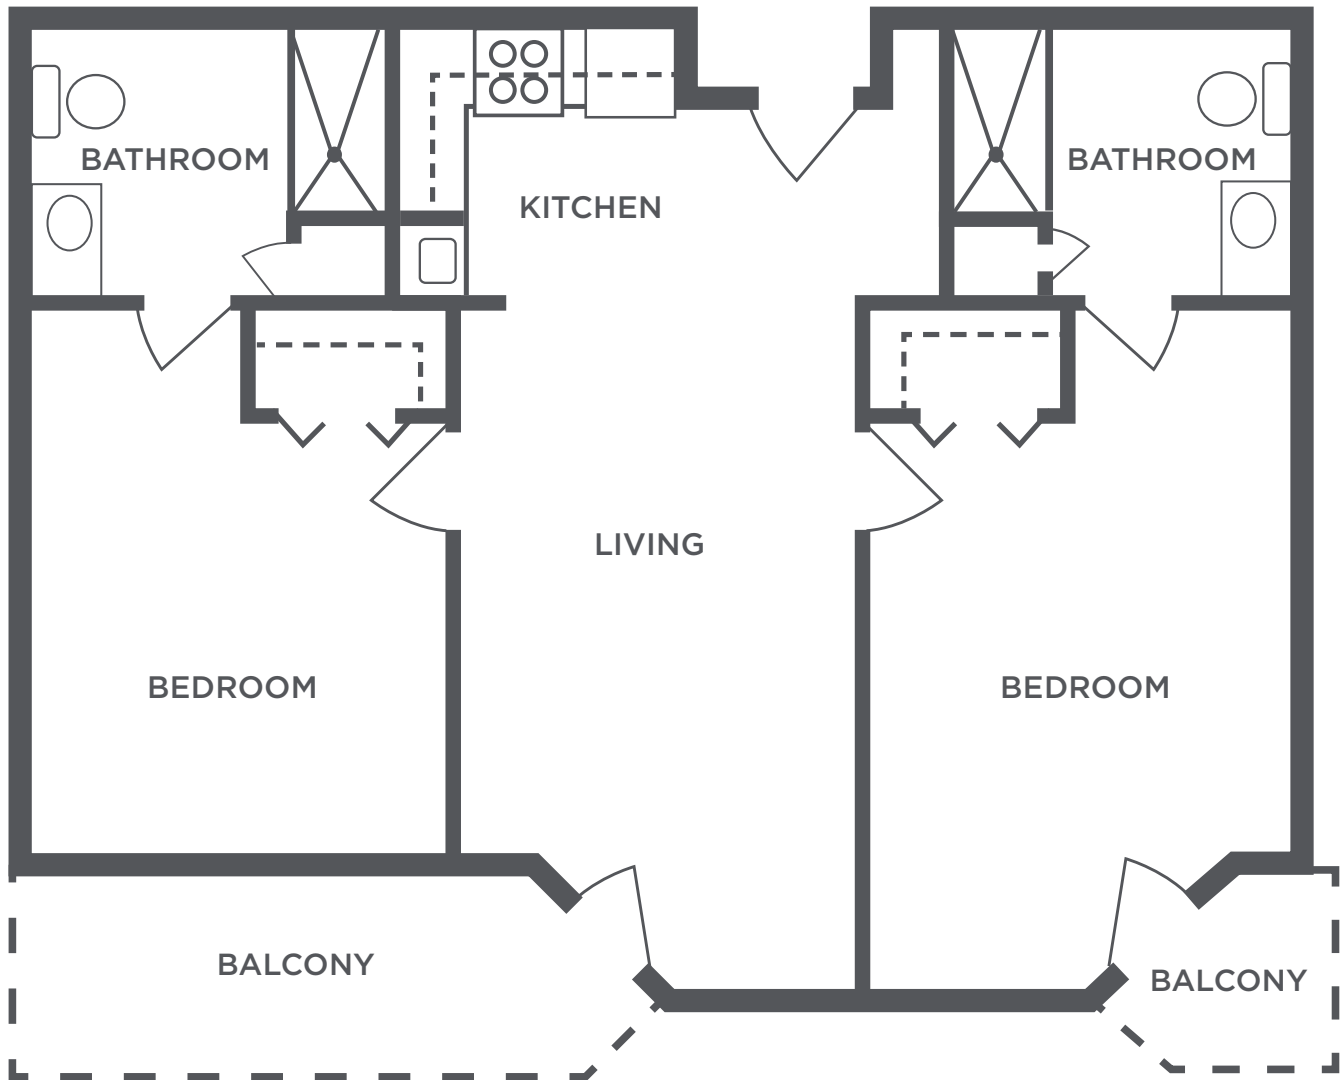

Floor plans are for general reference only and are not to scale.

**THE INN  
ON WESTPORT**

Senior Living

**Two Bedroom - Apartment A**  
930 sq ft

Floor plans are for general reference only and are not to scale.

**THE INN**  
**ON WESTPORT**

Senior Living

**Two Bedroom - Apartment B**  
900 sq ft

Floor plans are for general reference only and are not to scale.

**THE INN  
ON WESTPORT**

Senior Living

**Two Bedroom - Apartment C**  
930 sq ft

Floor plans are for general reference only and are not to scale.

**THE INN**  
**ON WESTPORT**

Senior Living

**Two Bedroom - Apartment E**

930 sq ft

Floor plans are for general reference only and are not to scale.

**THE INN  
ON WESTPORT**

Senior Living

**Two Bedroom - Apartment F**  
940 sq ft

Floor plans are for general reference only and are not to scale.

**THE INN  
ON WESTPORT**

Senior Living

**Two Bedroom - Apartment G**