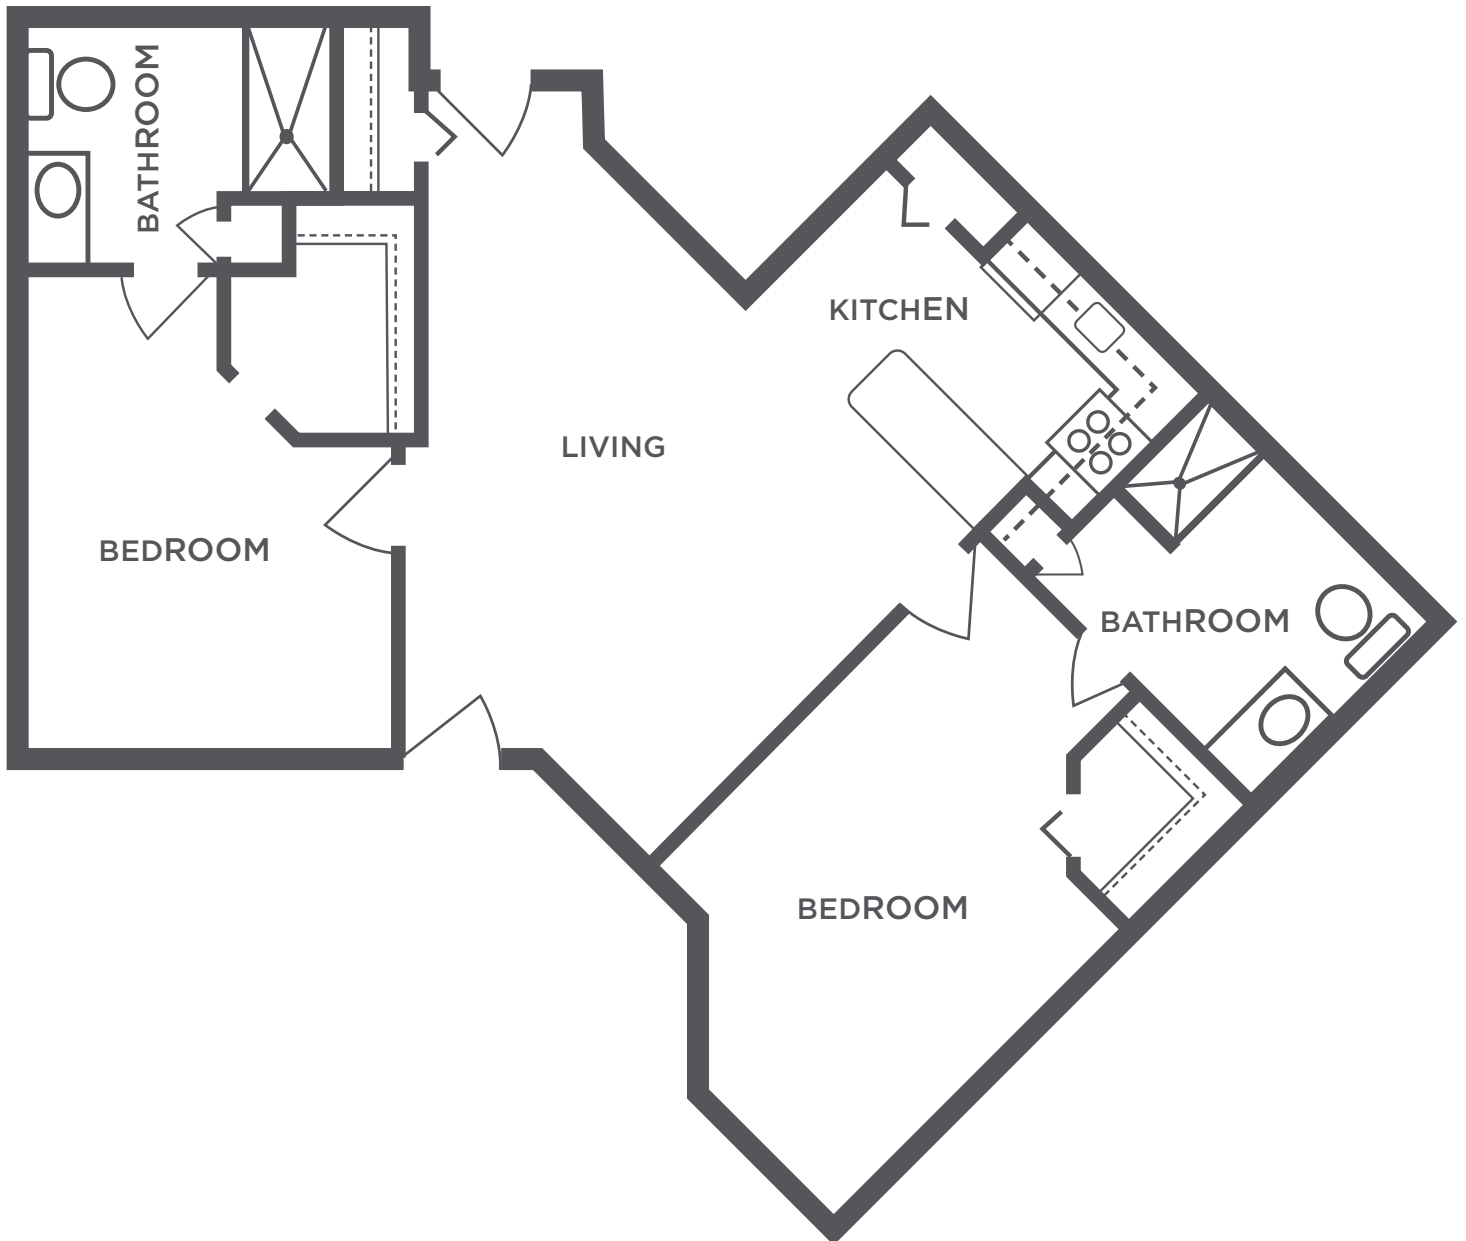

**THE INN**  
**ON WESTPORT**

Senior Living

**Two Bedroom - Apartment B**  
900 sq ft

Floor plans are for general reference only and are not to scale.

**THE INN  
ON WESTPORT**

Senior Living

**Two Bedroom - Apartment C**  
930 sq ft

Floor plans are for general reference only and are not to scale.

**THE INN**  
**ON WESTPORT**

Senior Living

**Two Bedroom - Apartment E**

930 sq ft

Floor plans are for general reference only and are not to scale.

**THE INN  
ON WESTPORT**

Senior Living

**Two Bedroom - Apartment F**  
940 sq ft

Floor plans are for general reference only and are not to scale.

**THE INN  
ON WESTPORT**

Senior Living

**Two Bedroom - Apartment G**

950 sq ft

Floor plans are for general reference only and are not to scale.

**THE INN**  
**ON WESTPORT**

Senior Living

**Friendship Suite - One Bedroom**

590 sq ft

Floor plans are for general reference only and are not to scale.