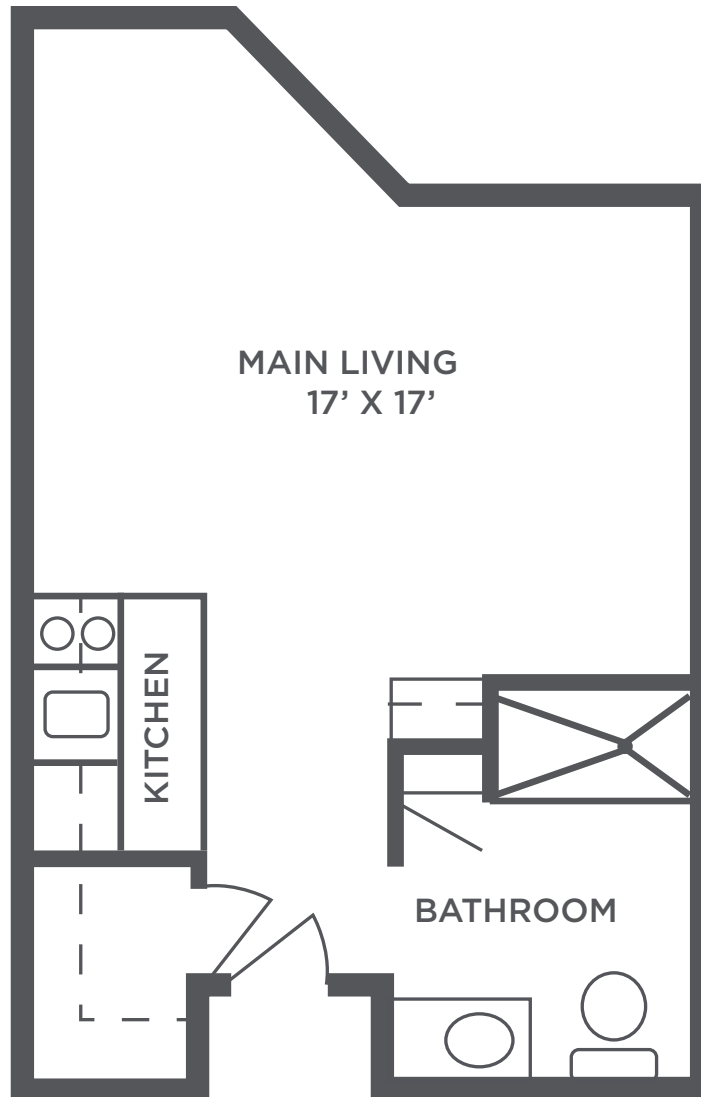

**THE INN**  
**ON WESTPORT**

Senior Living

**Studio - Apartment A**  
480 sq ft

Floor plans are for general reference only and are not to scale.

**THE INN**  
**ON WESTPORT**

Senior Living

**Studio - Apartment B**  
380 sq ft

Floor plans are for general reference only and are not to scale.

**THE INN**  
**ON WESTPORT**

Senior Living

**One Bedroom - Apartment A**  
600 sq ft

Floor plans are for general reference only and are not to scale.

**THE INN  
ON WESTPORT**

Senior Living

**One Bedroom - Apartment C**  
690 sq ft

Floor plans are for general reference only and are not to scale.

**THE INN  
ON WESTPORT**

Senior Living

**One Bedroom - Apartment D**  
570 sq ft

Floor plans are for general reference only and are not to scale.

**THE INN  
ON WESTPORT**

Senior Living

**Two Bedroom - Apartment A**  
930 sq ft

Floor plans are for general reference only and are not to scale.