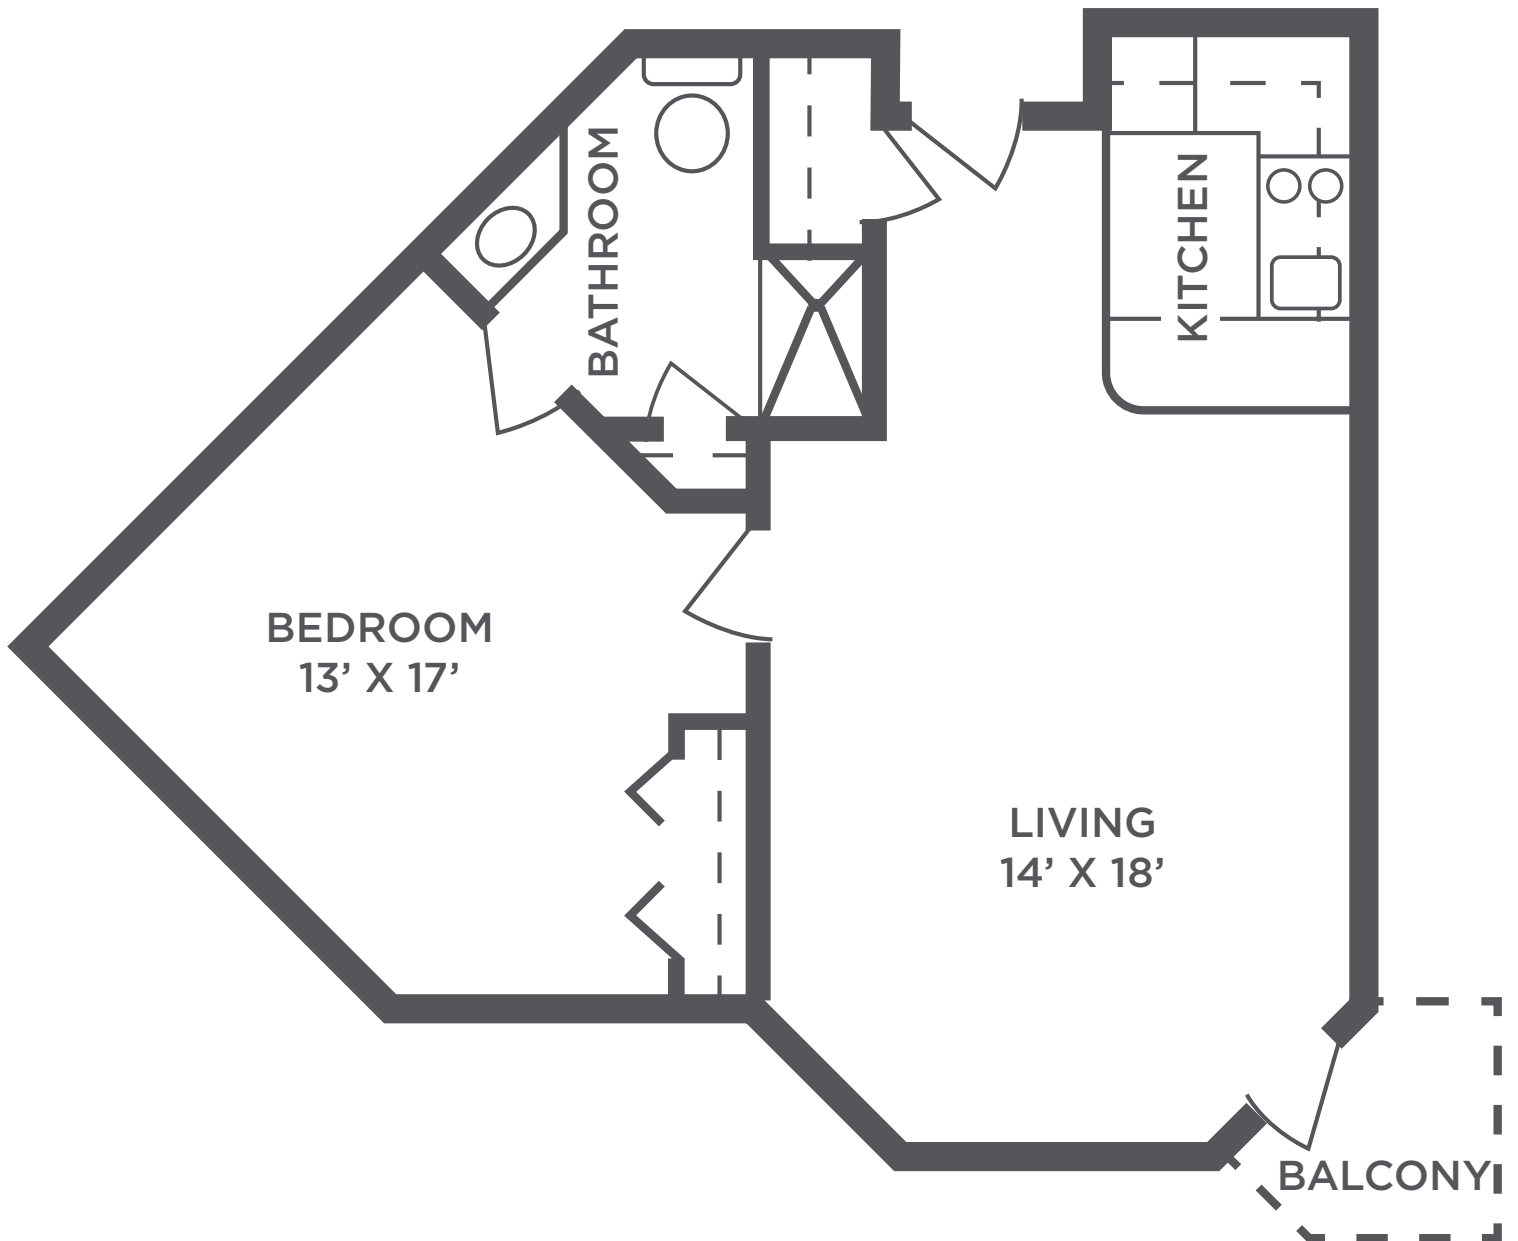

**THE INN**  
**ON WESTPORT**

Senior Living

**Studio - Apartment A**  
480 sq ft

Floor plans are for general reference only and are not to scale.

**THE INN**  
**ON WESTPORT**

Senior Living

**Studio - Apartment B**  
380 sq ft

Floor plans are for general reference only and are not to scale.

**THE INN**  
**ON WESTPORT**

Senior Living

**One Bedroom - Apartment A**  
600 sq ft

Floor plans are for general reference only and are not to scale.

**THE INN  
ON WESTPORT**

Senior Living

**One Bedroom - Apartment C**  
690 sq ft

Floor plans are for general reference only and are not to scale.

**THE INN  
ON WESTPORT**

Senior Living

**One Bedroom - Apartment D**  
570 sq ft

Floor plans are for general reference only and are not to scale.

**THE INN  
ON WESTPORT**

Senior Living

**Two Bedroom - Apartment A**  
930 sq ft

Floor plans are for general reference only and are not to scale.