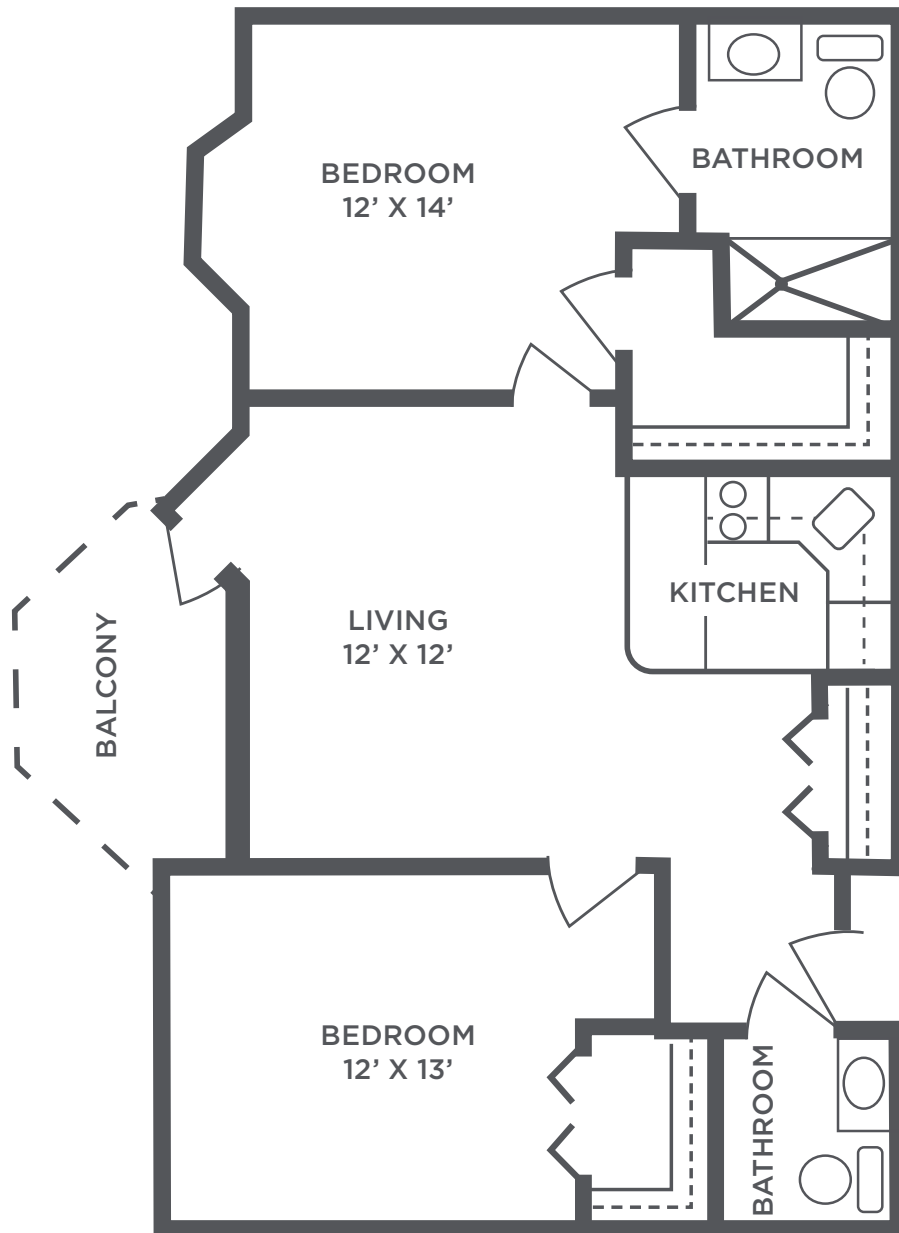

**THE INN  
ON WESTPORT**

Senior Living

**One Bedroom - Apartment C**  
690 sq ft

Floor plans are for general reference only and are not to scale.

**THE INN  
ON WESTPORT**

Senior Living

**One Bedroom - Apartment D**  
570 sq ft

Floor plans are for general reference only and are not to scale.

**THE INN  
ON WESTPORT**

Senior Living

**Two Bedroom - Apartment A**  
930 sq ft

Floor plans are for general reference only and are not to scale.

**THE INN**  
**ON WESTPORT**

Senior Living

**Two Bedroom - Apartment B**  
900 sq ft

Floor plans are for general reference only and are not to scale.

**THE INN  
ON WESTPORT**

Senior Living

**Two Bedroom - Apartment C**  
930 sq ft

Floor plans are for general reference only and are not to scale.

**THE INN**  
**ON WESTPORT**

Senior Living

**Two Bedroom - Apartment E**

930 sq ft

Floor plans are for general reference only and are not to scale.