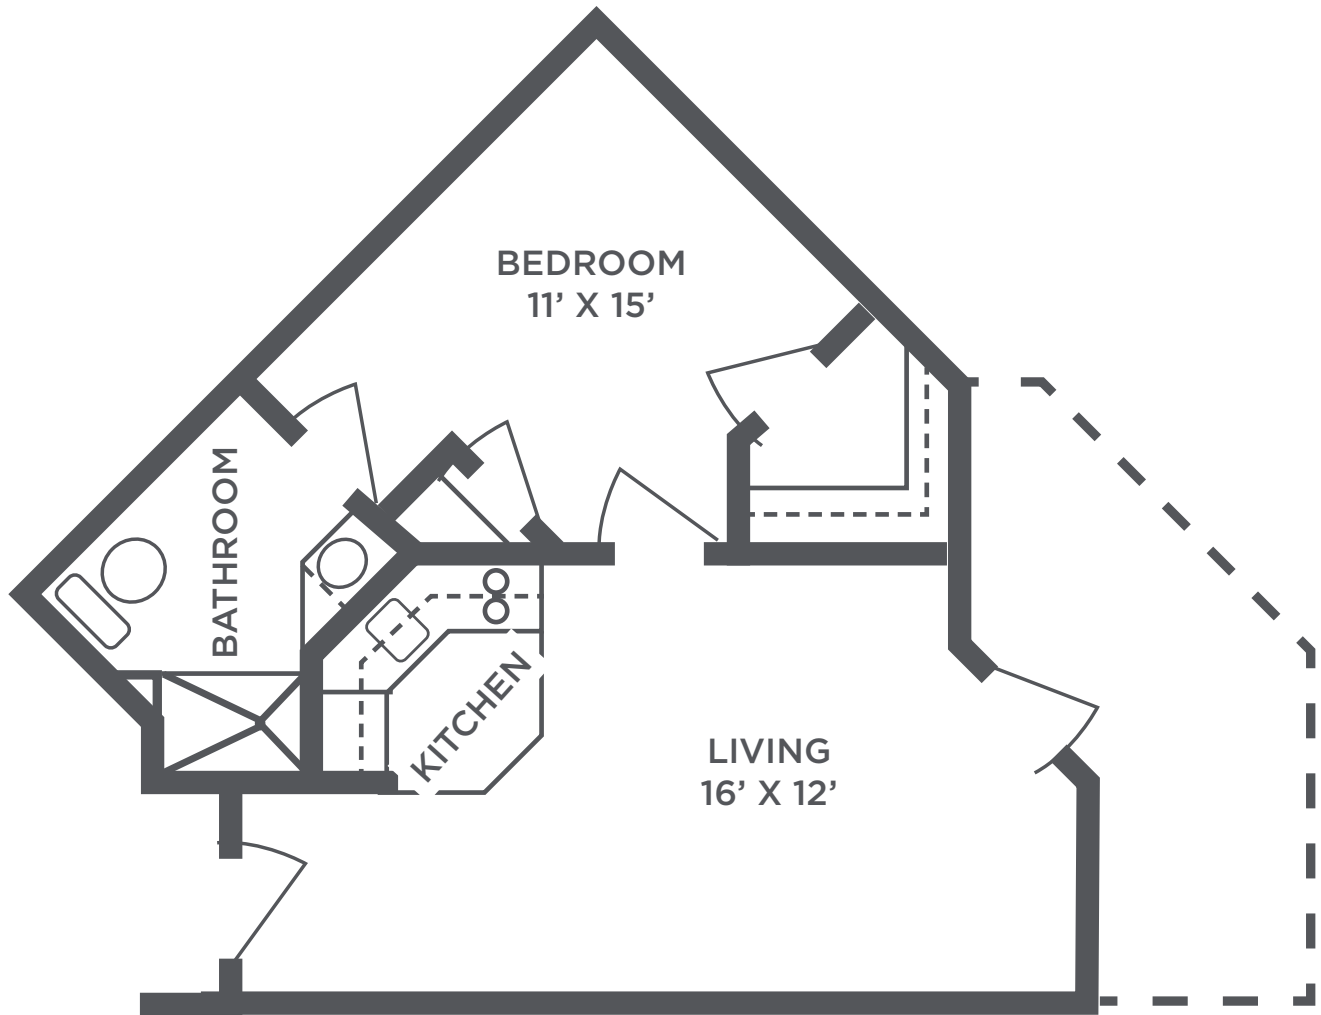

Floor plans are for general reference only and are not to scale.

**THE INN**  
**ON WESTPORT**

Senior Living

**One Bedroom - Apartment A**  
600 sq ft

Floor plans are for general reference only and are not to scale.

**THE INN  
ON WESTPORT**

Senior Living

**One Bedroom - Apartment C**  
690 sq ft

Floor plans are for general reference only and are not to scale.

**THE INN  
ON WESTPORT**

Senior Living

**One Bedroom - Apartment D**  
570 sq ft

Floor plans are for general reference only and are not to scale.

**THE INN  
ON WESTPORT**

Senior Living

**Two Bedroom - Apartment A**  
930 sq ft

Floor plans are for general reference only and are not to scale.

**THE INN**  
**ON WESTPORT**

Senior Living

**Two Bedroom - Apartment B**  
900 sq ft

Floor plans are for general reference only and are not to scale.

**THE INN  
ON WESTPORT**

Senior Living

**Two Bedroom - Apartment C**  
930 sq ft