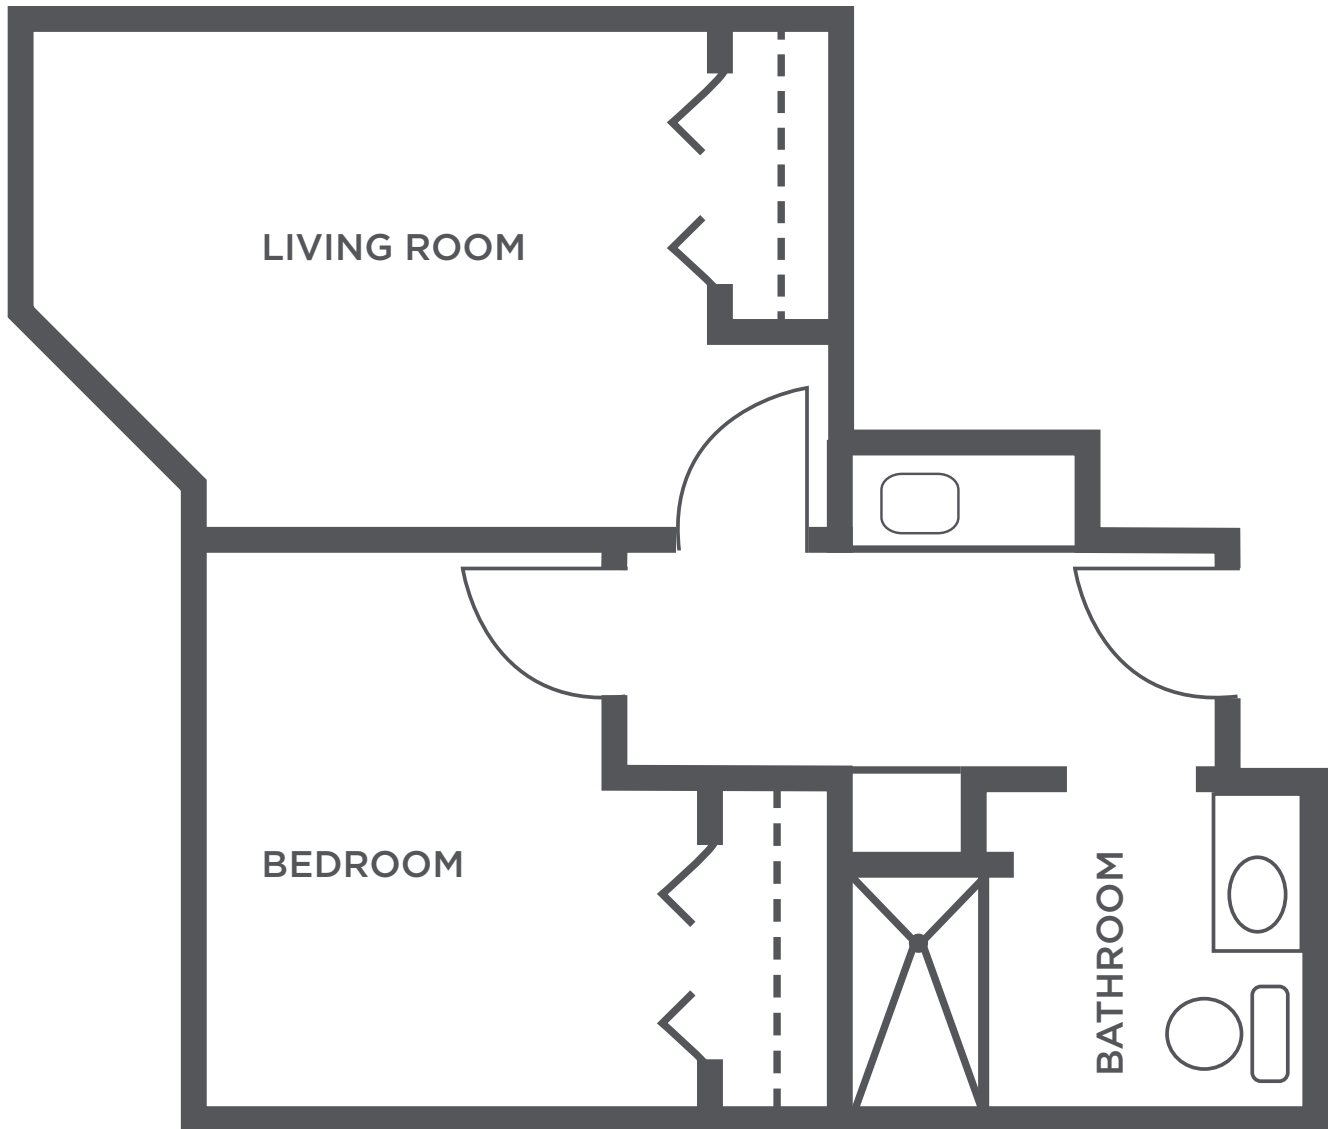

Floor plans are for general reference only and are not to scale.

**THE INN**  
**ON WESTPORT**

Senior Living

**Two Bedroom - Apartment E**

930 sq ft

Floor plans are for general reference only and are not to scale.

**THE INN  
ON WESTPORT**

Senior Living

**Two Bedroom - Apartment F**  
940 sq ft

Floor plans are for general reference only and are not to scale.

**THE INN  
ON WESTPORT**

Senior Living

**Two Bedroom - Apartment G**

950 sq ft

Floor plans are for general reference only and are not to scale.

**THE INN**  
**ON WESTPORT**

Senior Living

**Friendship Suite - One Bedroom**

590 sq ft

Floor plans are for general reference only and are not to scale.

**THE INN  
ON WESTPORT**

Senior Living

**Friendship Suite - One Bedroom**

590 sq ft

Floor plans are for general reference only and are not to scale.