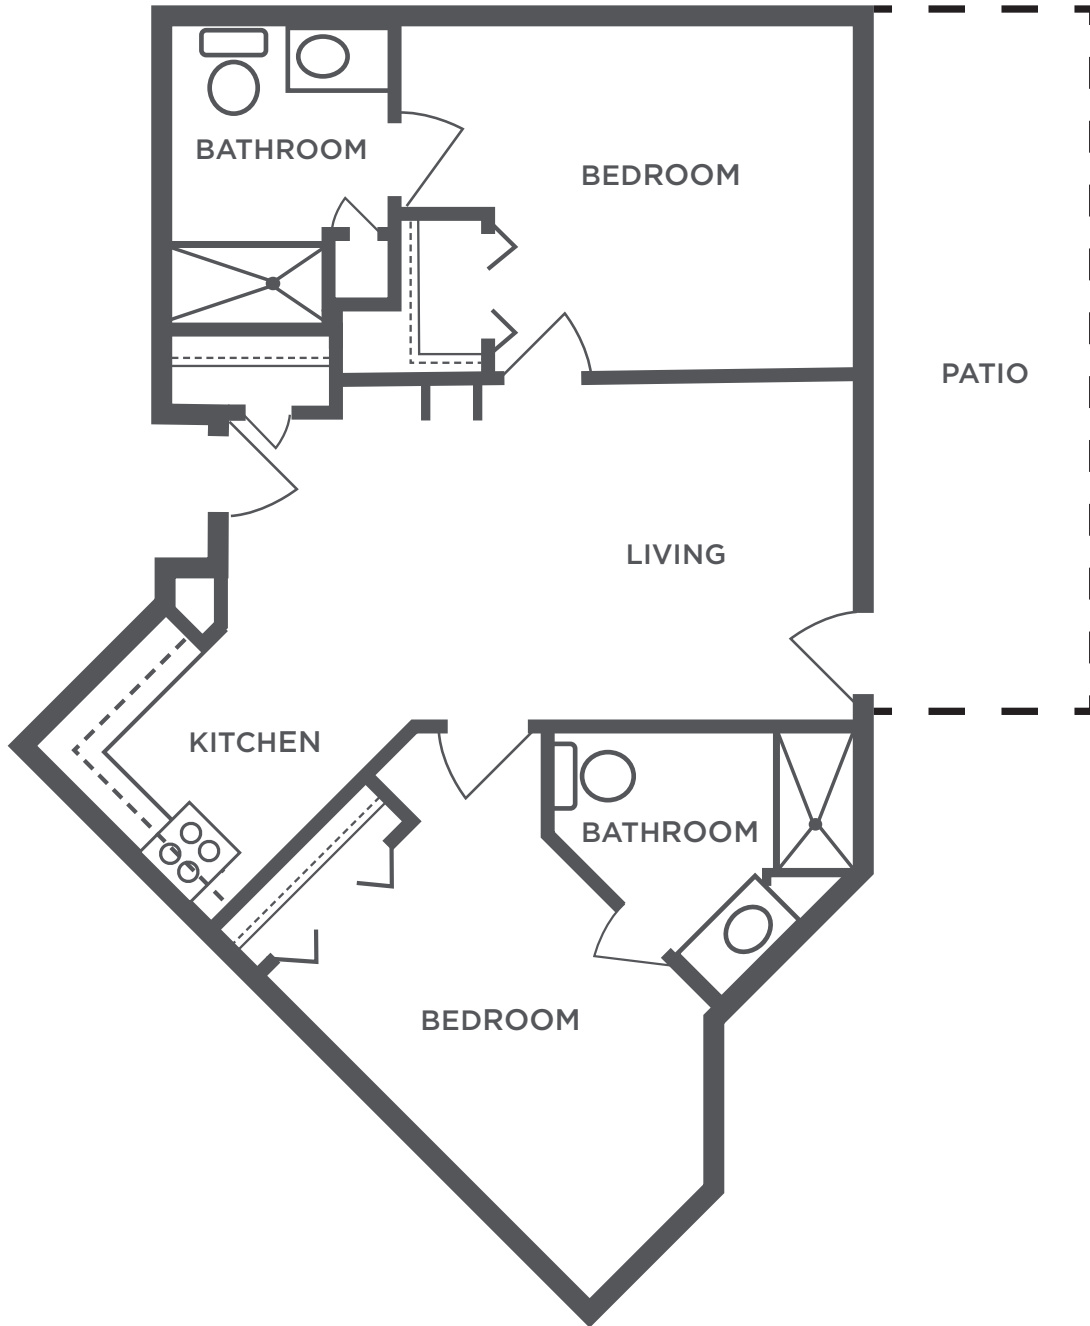

Floor plans are for general reference only and are not to scale.

**THE INN**  
**ON WESTPORT**

Senior Living

**Two Bedroom - Apartment E**

930 sq ft

Floor plans are for general reference only and are not to scale.

**THE INN  
ON WESTPORT**

Senior Living

**Two Bedroom - Apartment F**  
940 sq ft

Floor plans are for general reference only and are not to scale.

**THE INN  
ON WESTPORT**

Senior Living

**Two Bedroom - Apartment G**

950 sq ft

Floor plans are for general reference only and are not to scale.

**THE INN**  
**ON WESTPORT**

Senior Living

**Friendship Suite - One Bedroom**

590 sq ft

Floor plans are for general reference only and are not to scale.

**THE INN  
ON WESTPORT**

Senior Living

**Friendship Suite - One Bedroom**

590 sq ft

Floor plans are for general reference only and are not to scale.