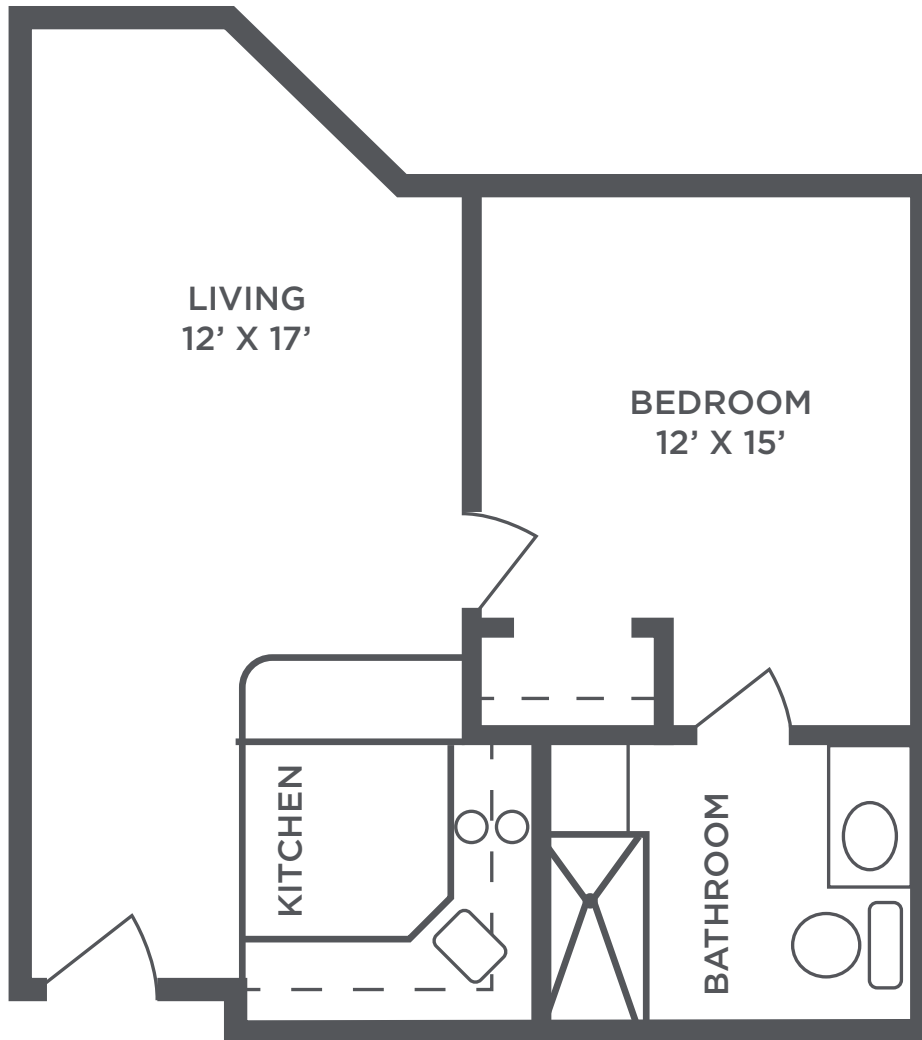

**THE INN**  
**ON WESTPORT**

Senior Living

**Studio - Apartment A**  
480 sq ft

Floor plans are for general reference only and are not to scale.

**THE INN**  
**ON WESTPORT**

Senior Living

**Studio - Apartment B**  
380 sq ft

Floor plans are for general reference only and are not to scale.

**THE INN**  
**ON WESTPORT**

Senior Living

**One Bedroom - Apartment A**  
600 sq ft

Floor plans are for general reference only and are not to scale.

**THE INN  
ON WESTPORT**

Senior Living

**One Bedroom - Apartment C**  
690 sq ft

Floor plans are for general reference only and are not to scale.

**THE INN  
ON WESTPORT**

Senior Living

**One Bedroom - Apartment D**  
570 sq ft

Floor plans are for general reference only and are not to scale.

**THE INN  
ON WESTPORT**

Senior Living

**Two Bedroom - Apartment A**  
930 sq ft

Floor plans are for general reference only and are not to scale.