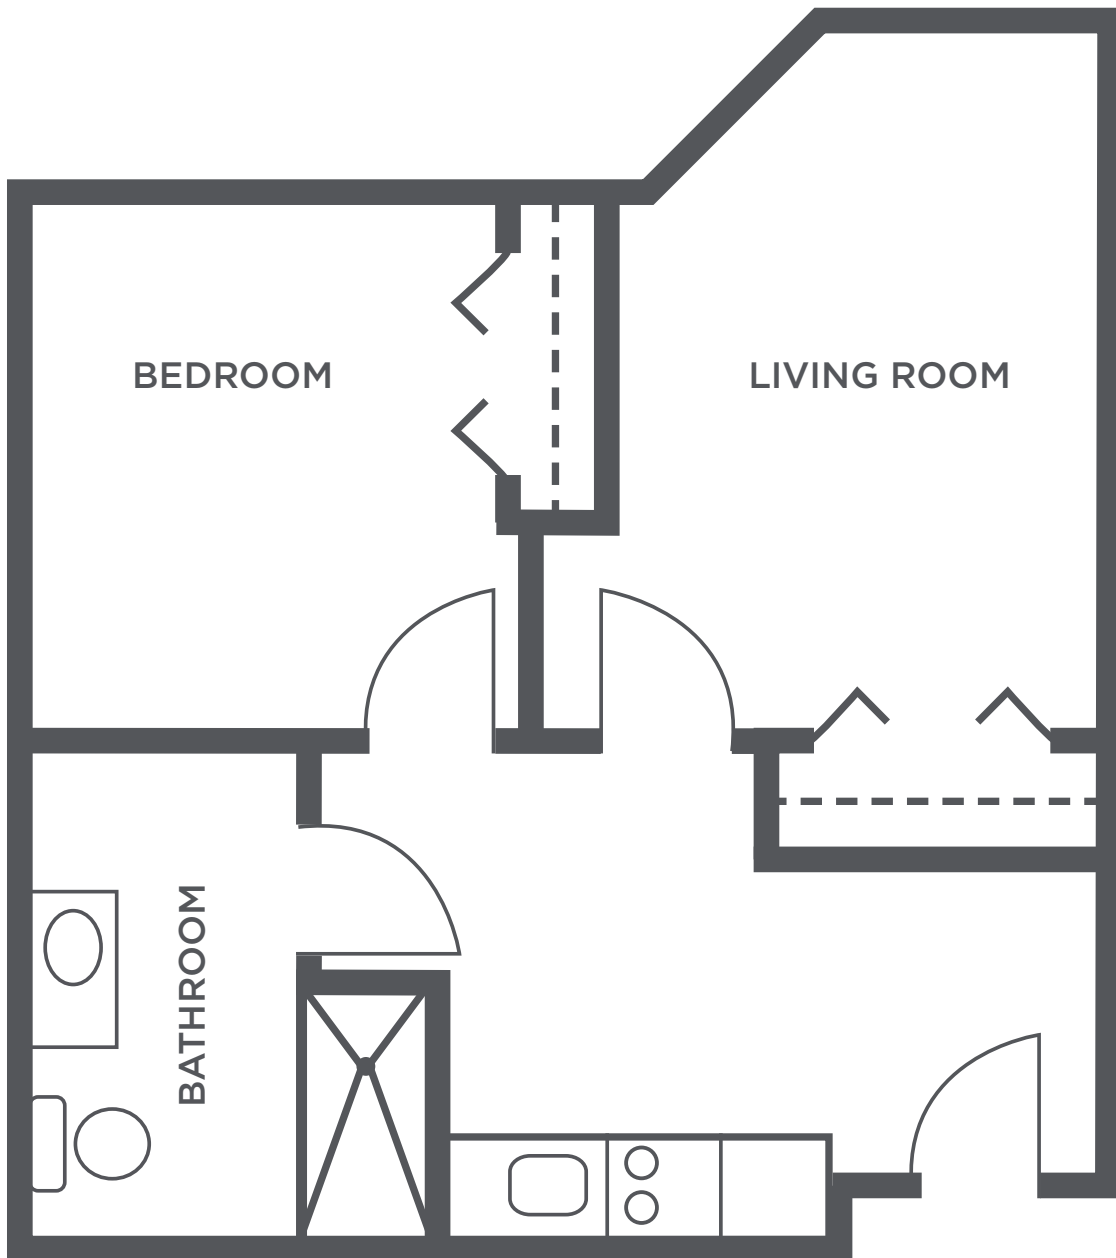

Floor plans are for general reference only and are not to scale.

**THE INN**  
**ON WESTPORT**

Senior Living

**Two Bedroom - Apartment E**

930 sq ft

Floor plans are for general reference only and are not to scale.

**THE INN  
ON WESTPORT**

Senior Living

**Two Bedroom - Apartment F**  
940 sq ft

Floor plans are for general reference only and are not to scale.

**THE INN  
ON WESTPORT**

Senior Living

**Two Bedroom - Apartment G**

950 sq ft

Floor plans are for general reference only and are not to scale.

**THE INN**  
**ON WESTPORT**

Senior Living

**Friendship Suite - One Bedroom**

590 sq ft

Floor plans are for general reference only and are not to scale.

**THE INN  
ON WESTPORT**

Senior Living

**Friendship Suite - One Bedroom**

590 sq ft

Floor plans are for general reference only and are not to scale.