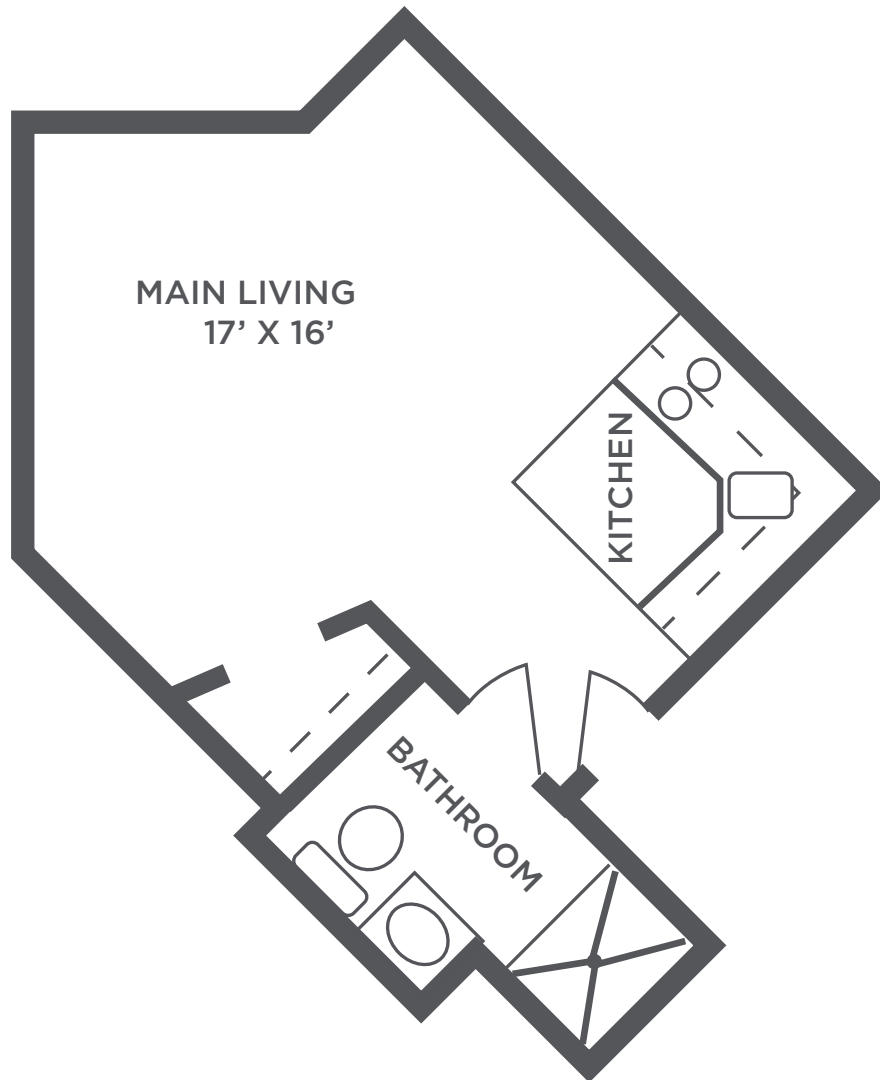

**THE INN**  
**ON WESTPORT**

Senior Living

**Studio - Apartment A**  
480 sq ft

Floor plans are for general reference only and are not to scale.

**THE INN**  
**ON WESTPORT**

Senior Living

**Studio - Apartment B**  
380 sq ft

Floor plans are for general reference only and are not to scale.

**THE INN**  
**ON WESTPORT**

Senior Living

**One Bedroom - Apartment A**  
600 sq ft

Floor plans are for general reference only and are not to scale.

**THE INN  
ON WESTPORT**

Senior Living

**One Bedroom - Apartment C**  
690 sq ft

Floor plans are for general reference only and are not to scale.

**THE INN  
ON WESTPORT**

Senior Living

**One Bedroom - Apartment D**  
570 sq ft

Floor plans are for general reference only and are not to scale.

**THE INN  
ON WESTPORT**

Senior Living

**Two Bedroom - Apartment A**  
930 sq ft

Floor plans are for general reference only and are not to scale.